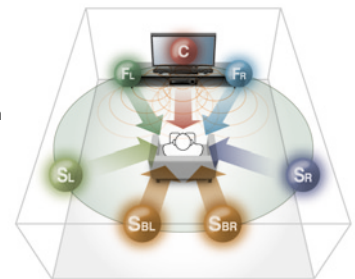

Main Specifications

System Frequency Response	35 Hz-20 kHz	
Front Speaker System: NS-BR300		
Type	Acoustic Suspension	
Driver	4cm x 10cm cone x 3	
Dimensions (W x H x D)	800 x 50 x 70mm	
Weight	1.5 kg	
Subwoofer Integrated Receiver: SR-300		
Maximum Power	Front Speaker System	50 W x 3 (6 ohms, 1 kHz, 10% THD)
	Subwoofer	100 W (3 ohms, 100 Hz, 10% THD)
Type	Bass Reflex	
Driver	13cm cone woofer	
Dimensions (W x H x D)	435 x 151 x 361mm	
Weight	8.6 kg	

Yamaha's exclusive AIR SURROUND XTREME achieves surround sound with clarity and sound imaging unlike any other one-speaker system. You hear clear dialogue from the front, with distinctly separate surround sounds and smooth sound movement around the sound field.