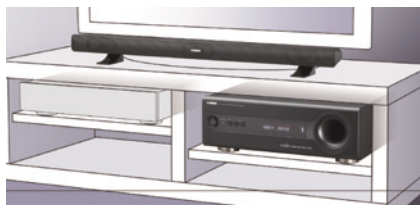

Convenient Placement

Width and Height Adjustable Feet

The speaker unit has height-adjustable and width-adjustable feet, so it can be placed in front of most TVs from 32" to 50", no matter what shape and width the TV stand is. The feet can also be removed.

Subwoofer-Integrated Receiver

Yamaha was able to build a subwoofer into the surprisingly slim receiver, eliminating an extra unit (and cables) and allowing convenient placement in a rack or on the floor.

The YHT-S400 fits neatly in and on top of a rack

HD Sound Quality

HD Audio Compatibility

The YHT-S400 can accept HD Audio signals (linear PCM transmission) from Blu-ray Disc players for enjoying maximum sound quality.

1080p-Compatible HDMI

Three HDMI inputs mean that you can connect three different HD sources to the receiver, each via a single cable.

Surround Realism

AIR SURROUND XTREME – Real Surround Sound

Unlike other "virtual surround" systems, when you listen to Yamaha's AIR SURROUND XTREME, you can actually identify sounds located around and behind you. You hear dialogue from a clear centre channel and other sounds from the front, specific sounds from the other channels to the sides and rear, and smooth sound movement around you. AIR SURROUND XTREME can even deliver surround sound from 7-channel sources.

Extended Stereo

Another new technology featured in the YHT-S400, Extended Stereo moves the stereo image further to the sides. With an 800mm wide unit, it is as if you are listening from speakers that are 2 meters apart from each other. This means that the optimum sound field in front of the unit is much wider.

Advanced Features

UniVolume

UniVolume

This welcome feature, made possible by Yamaha-developed technology, maintains a consistent volume level between different channels, programmes, commercials and input sources. It can be switched on and off.

HDMI CEC Functionality

When the YHT-S400 is connected to a CEC-compatible TV, such as a Panasonic VIERA Link TV, the YHT-S400 will turn on and off together with the TV, and you can use the TV remote unit to control the YHT-S400 volume. CEC also provides advanced functionality with other components.

Other Notable Features

- 1 optical digital and 1 analogue audio inputs

Optional Accessories for Added Convenience

Space-Saving Pedestals

If your TV is not mounted on the wall, Yamaha offers two convenient, space-saving ways to integrate it with your YHT-S400. The YTS-T500 supports both units on top of a rack, table, etc. The YTS-F500 is a floorstanding pedestal.