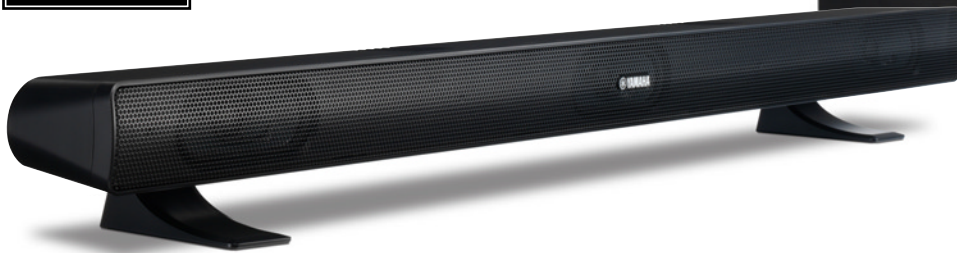

Unique Home Theater Package with an extremely slim front speaker that fits in front of almost any TV and a subwoofer-integrated receiver.

A perfect match
for **32"-50"** flat
TVs and monitors.

NS-BR300 Front Speaker System

SR-300 Subwoofer Integrated Receiver

Convenient Placement

- World's slimmest Sound Bar* (50mm high) can be placed in front of most TVs
- Feet can be adjusted horizontally and vertically, for use with TVs from 32" to 50"; they can also be removed
- Subwoofer-integrated Receiver allows one-cable connection
- No need for additional speakers

Convenient Placement

Width and Height Adjustable Feet

The speaker unit has height-adjustable and width-adjustable feet, so it can be placed in front of most TVs from 32" to 50", no matter what shape and width the TV stand is. The feet can also be removed.

Extended Stereo

Another new technology featured in the YHT-S400, Extended Stereo moves the stereo image further to the sides. With an 800mm wide unit, it is as if you are listening from speakers that are 2 meters apart from each other. This means that the optimum sound field in front of the unit is much wider.